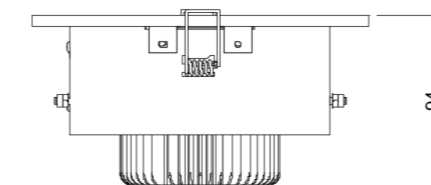

PRODUCT DATA

Size : 360 x 185 x 65 mm
 Weight : 2,4 kg
 Materials : Frame : Natural solid wood
 Optic: Polycarbonate
 Luminaire head: Aluminium
 Optic : Shielded lens 12°, 24°, 38°, 55°
 Light distribution : Direct
 Driver : FIX, DALI, Bluetooth (inside ceiling)
 Ambient temperature : 0 / + 35 °C
 Lifetime : L80B10 - 60 000 hours
 Installation : ceiling recessed
 Ceiling cutout : 340 x 165 mm

Order example:

CARCTS	-Power	-	CRI / CCT	-	Beam	-	Color	-	Driver	-	Option
CARCTS	- 16	-	930	-	55	-	9005	-	FIX	-	XYZ

CARTEC ROUND

DATASHEET

CARTEC ROUND

COLOR OPTIONS

BLACK RAL 9005
WHITE RAL 9003
GREY RAL 9006
VARIOUS COLORS

PRODUCT DATA

Size : D185 x 65 mm
Weight : 1,2 kg
Materials : Frame : Natural solid wood
Optic: Polycarbonate
Luminaire head: Aluminium
Optic : Shielded lens 12°, 24°, 38°, 55°
Light distribution : Direct
Driver : FIX, DALI, Bluetooth (inside ceiling)
Ambient temperature : 0 / + 35 °C
Lifetime : L90B10 - 60 000 hours
Installation : ceiling recessed
Ceiling cutout : D 165 mm