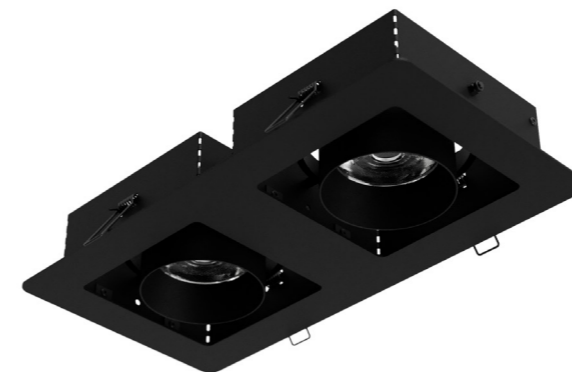

C A R T E C

DATASHEET

CARTEC

COLOR OPTIONS

PRODUCT DATA

Size : 185 x 185 x 85 mm
 Weight : 1,2 kg
 Materials : Frame : Natural solid wood
 Refl ctor: Polycarbonate
 Luminaire head: Aluminium
 Housing: Metal
 Optic : Shielded lens 12°, 24°, 38°, 55°
 Light distribution : Direct
 Driver : FIX, DALI, Bluetooth (inside ceiling)
 Ambient temperature : 0 / + 35 °C
 Lifetime : L80B10 - 60 000 hours
 Installation : ceiling recessed
 Visual comfort : UGR <19
 Ceiling cutout : 165 x 165 mm

Order example:

CARCS165	-	Power	-	CRI / CCT	-	Beam	-	Color	-	Driver	-	Option
CARCS165	-	16	-	930	-	55	-	9005	-	FIX	-	XYZ

C A R T E C T W I N

CARTEC TWIN

COLOR OPTIONS

BLACK RAL 9005
 WHITE RAL 9003
 GREY RAL 9006
 VARIOUS COLORS

PRODUCT DATA

Size : 360 x 185 x 65 mm
 Weight : 2,4 kg
 Materials : Frame : Natural solid wood
 Optic: Polycarbonate
 Luminaire head: Aluminium
 Optic : Shielded lens 12°, 24°, 38°, 55°
 Light distribution : Direct
 Driver : FIX, DALI, Bluetooth (inside ceiling)
 Ambient temperature : 0 / + 35 °C
 Lifetime : L80B10 - 60 000 hours
 Installation : ceiling recessed
 Ceiling cutout : 340 x 165 mm

PRODUCT DATA

Size : D185 x 65 mm
Weight : 1,2 kg
Materials : Frame : Natural solid wood
Optic: Polycarbonate
Luminaire head: Aluminium
Optic : Shielded lens 12°, 24°, 38°, 55°
Light distribution : Direct
Driver : FIX, DALI, Bluetooth (inside ceiling)
Ambient temperature : 0 / + 35 °C
Lifetime : L90B10 - 60 000 hours
Installation : ceiling recessed
Ceiling cutout : D 165 mm