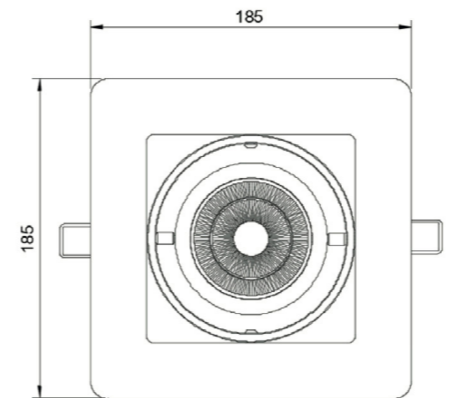

TECHNICAL SPECIFICATION