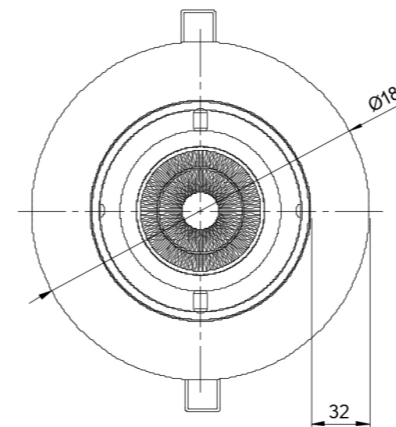

C A R T E C

DATASHEET

CARTEC

COLOR OPTIONS

PRODUCT DATA

Size : 185 x 185 x 85 mm
 Weight : 1,2 kg
 Materials : Frame : Natural solid wood
 Refl ctor: Polycarbonate
 Luminaire head: Aluminium
 Housing: Metal
 Optic : Shielded lens 12°, 24°, 38°, 55°
 Light distribution : Direct
 Driver : FIX, DALI, Bluetooth (inside ceiling)
 Ambient temperature : 0 / + 35 °C
 Lifetime : L80B10 - 60 000 hours
 Installation : ceiling recessed
 Visual comfort : UGR <19
 Ceiling cutout : 165 x 165 mm

PRODUCT DATA

Size : 360 x 185 x 65 mm
 Weight : 2,4 kg
 Materials : Frame : Natural solid wood
 Optic: Polycarbonate
 Luminaire head: Aluminium
 Optic : Shielded lens 12°, 24°, 38°, 55°
 Light distribution : Direct
 Driver : FIX, DALI, Bluetooth (inside ceiling)
 Ambient temperature : 0 / + 35 °C
 Lifetime : L80B10 - 60 000 hours
 Installation : ceiling recessed
 Ceiling cutout : 340 x 165 mm

Order example:

CARCTS	-Power	-	CRI / CCT	-	Beam	-	Color	-	Driver	-	Option
CARCTS	- 16	-	930	-	55	-	9005	-	FIX	-	XYZ

CARTEC ROUND

DATASHEET

CARTEC ROUND

COLOR OPTIONS

BLACK RAL 9005
WHITE RAL 9003
GREY RAL 9006
VARIOUS COLORS

PRODUCT DATA

Size : D185 x 65 mm
Weight : 1,2 kg
Materials : Frame : Natural solid wood
Optic: Polycarbonate
Luminaire head: Aluminium
Optic : Shielded lens 12°, 24°, 38°, 55°
Light distribution : Direct
Driver : FIX, DALI, Bluetooth (inside ceiling)
Ambient temperature : 0 / + 35 °C
Lifetime : L90B10 - 60 000 hours
Installation : ceiling recessed
Ceiling cutout : D 165 mm