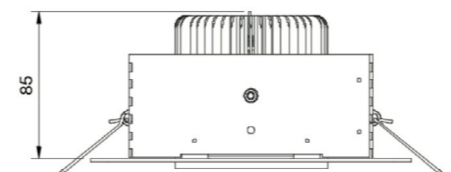

TECHNICAL SPECIFICATION