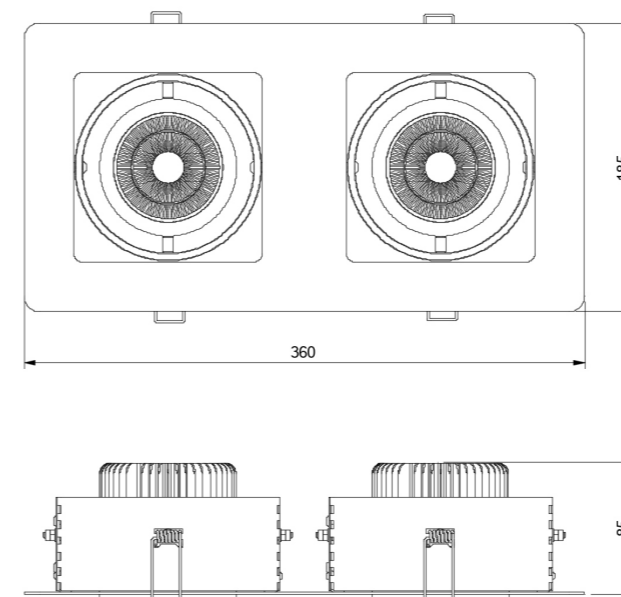

TECHNICAL SPECIFICATION

CODE	POWER	CRI	CCT	LUMEN
CARCTS	2 x 16 W	> 90	2700 K	2 x 1300 lm
CARCTS	2 x 16 W	> 90	3000 K	2 x 1400 lm
CARCTS	2 x 16 W	> 95	3200 K	2 x 1300 lm
CARCTS	2 x 16 W	> 90	4000 K	2 x 1600 lm
CARCTS	2 x 25 W	> 95	2700 K	2 x 2200 lm
CARCTS	2 x 25 W	> 90	3000 K	2 x 2400 lm
CARCTS	2 x 25 W	> 95	3200 K	2 x 2200 lm
CARCTS	2 x 25 W	> 90	4000 K	2 x 2700 lm

Order example:

CARCTS	-Power	-	CRI / CCT	-	Beam	-	Color	-	Driver	-	Option
CARCTS	- 16	-	930	-	55	-	9005	-	FIX	-	XYZ