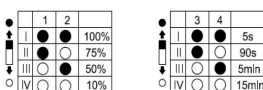

1-detection area 2-hold time