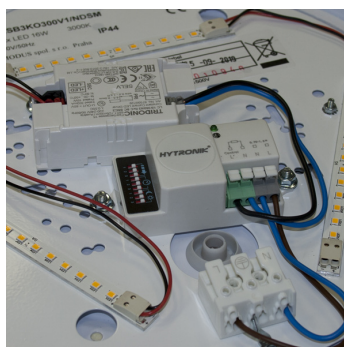

Codes: LUN3KO300V1/ NDSM

Luminaire type	LUN 3	KO	300	V1	/ND	SM
Color temperature:	3 = 3000K 4 = 4000K 5 = 5700K	Cover type: KO... PMMA opal	Luminaire diameter:	Used LEDs	Driver type: ND – no dimmable DIM – dimmable 1-10V DALI – dimmable DALI NDMULTI - luminaire with switchable power	Available: SM – microwave sensor INZ - emergency pack PIR - passive sensor

LUNE	V0	V1	V2	V3	V5
Power	9 W	14 W	27 W	32 W	42 W
luminaire light output	900 lm	1 500 lm	3 000 lm	3 800 lm	5 100 lm
efficacy	100 lm/W	107 lm/W	111 lm/W	119 lm/W	121 lm/W
conventional lamps equivalent *	1x13W 1x18W	2x13W 1x26W	2x18W 2x26W	2x32W	2x42W

* approximate comparison, does not replace light calculation

SM - ACTIVE SENZOR