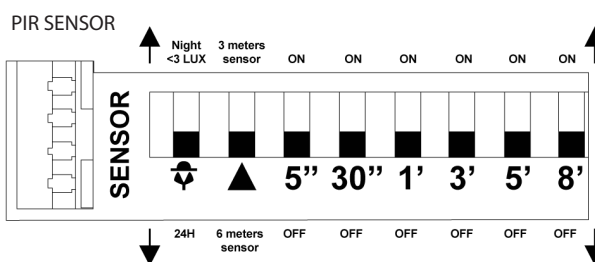

LUNE

η_{ef} (lm/W)
100-115

LUNE 480

LED fittings with cover

Body:
White painted (RAL 9003) metal sheet

Optic:
KO - opal PMMA cover

Application:
Surface mounted luminaire for residential use, corridors, stairs, hygiene facilities
Suitable for sites with high frequency switching or for systems switched by a presence detector.

Variants:
NDMULTI - luminaire with switchable power

BRSB - IP 44
300 - small fitting Ø 285 mm)
375 - middle fitting Ø 375 mm)
480 - large fitting Ø 480 mm)

Note:
Luminaires can be equipped with microwave sensor (SM) or pasive sensor (PIR)
Luminaires with a diameter of 375 mm and 480 mm can be equipped with an emergency module 1 or 3 hours.

LUNE	V0	V1	V2	V3	V5
Power	9 W	14 W	27 W	32 W	42 W
luminaire light output	900 lm	1 500 lm	3 000 lm	3 800 lm	5 100 lm
efficacy	100 lm/W	107 lm/W	111 lm/W	119 lm/W	121 lm/W
conventional lamps equivalent *	1x13W 1x18W	2x13W 1x26W	2x18W 2x26W	2x32W	2x42W

* approximate comparison, does not replace light calculation

SM - ACTIVE SENZOR

1-detection area 2-hold time

3-daylight sensor

LUNE MULTI	W	lm	Ø	C	kg	IP 44
LUNKO300V6MULTI	5 - 20	500 - 2 000	300	89	1,1	
LUNKO375V2MULTI	15 - 27	1 500 - 2 700	375	105	1,6	
LUNKO480 V3MULTI	30 - 40	3 300 - 4 200	480	132	2,3	