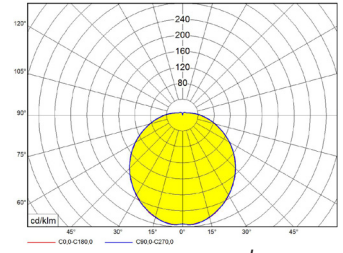

LUNE

η_{ef} (lm/W)
100-115

LUNE 480

LED fittings with cover

Body:
White painted (RAL 9003) metal sheet

Optic:
KO - opal PMMA cover

Application:
Surface mounted luminaire for residential use, corridors, stairs, hygiene facilities
Suitable for sites with high frequency switching or for systems switched by a presence detector.

Variants:
NDMULTI - luminaire with switchable power

BRSB - IP 44
300 - small fitting Ø 285 mm)
375 - middle fitting Ø 375 mm)
480 - large fitting Ø 480 mm)

Note:
Luminaires can be equipped with microwave sensor (SM) or pasive sensor (PIR)
Luminaires with a diameter of 375 mm and 480 mm can be equipped with an emergency module 1 or 3 hours.

LUNE	V0	V1	V2	V3	V5
Power	9 W	14 W	27 W	32 W	42 W
luminaire light output	900 lm	1 500 lm	3 000 lm	3 800 lm	5 100 lm
efficacy	100 lm/W	107 lm/W	111 lm/W	119 lm/W	121 lm/W
conventional lamps equivalent *	1x13W 1x18W	2x13W 1x26W	2x18W 2x26W	2x32W	2x42W

LUNE	W	lm	Ø	C	kg	IP 44
LUN KO300V0	9	900	285	89	1,0	
LUN KO300V1	14	1 500				
LUN KO300V6/2000	20	2 150				
LUN KO375V2/2000	27	3 000	375	108	1,6	
LUN KO375V2						
LUN KO480V3	32	3 800	480	132	2,3	
LUN KO480V5	42	5 100				