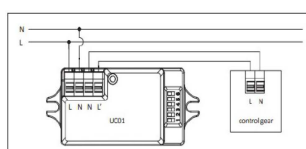

SM - ACTIVE SENZOR

1-detection area 2-hold time