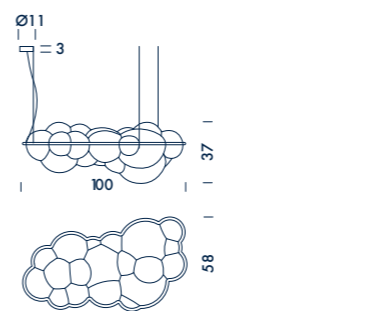

PENDANT MINOR LED

Linear LED | diffused | 90W | 8000lm (luminous output) | CCT 2700K | typ cri 85 | dimmable 1-10V | 110/240V
note cable length 3m, DALI version on request

☐ NUM LWW 5 diffusers white