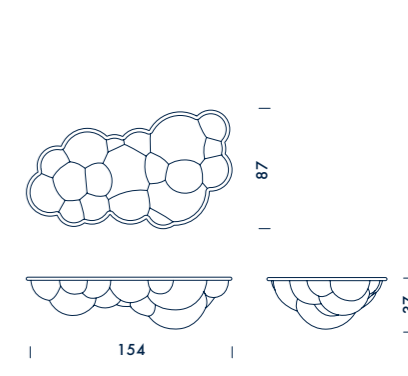

WALL/CEILING LED H37

Linear LED | diffused | 66W | 6000lm (luminous output) | CCT 2700K | typ cri 85 | dimmable 1-10V | 110/240V
note DALI version on request

☐ NUV LWW 4 diffusers white