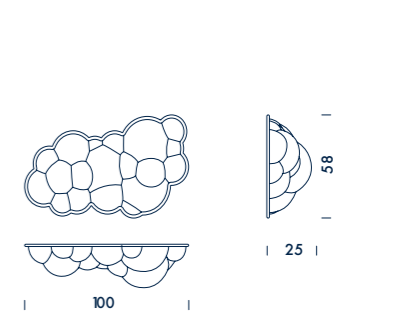

WALL/CEILING MINOR LED H25

Linear LED | diffused | 45W | 4000lm (luminous output) | CCT 2700K | typ cri 85 | dimmable 1-10V | 110/240V
note DALI version on request

☐ NUM LWW 3 diffusers white