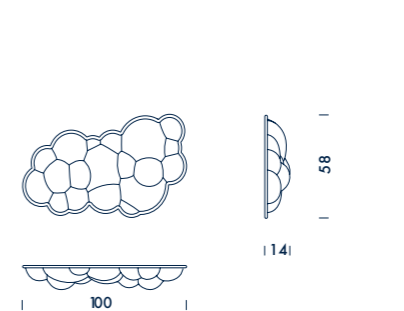

WALL/CEILING MINOR LED H14

Linear LED | diffused | 45W | 4000lm (luminous output) | CCT 2700K | typ cri 85 | dimmable 1-10V | 110/240V
note DALI version on request

☐ NUM LWW 3 diffusers white