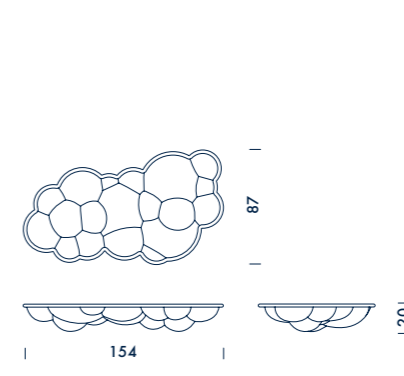

WALL/CEILING LED H20

Linear LED | diffused | 66W | 6000lm (luminous output) | CCT 2700K | typ cri 85 | dimmable 1-10V | 110/240V
note DALI version on request

☐ NUV LWW 3 diffusers white