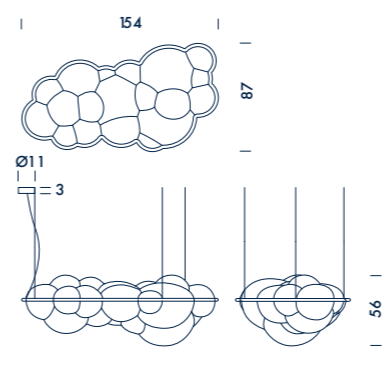

Mario Bellini

*“Pianeta Ufficio” presentation by  
MARCATRE - 1974 - ph. Gabriele Basilico*

Nuvola Minor wall h25

PENDANT LED

Linear LED | diffused | 144W | 13000 (luminous output) | CCT 2700K | typ cri 85 | dimmable 1-10V | 110/240V  
note cable length 3m, DALI version on request