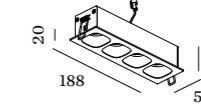

1.0

LED 4.5W | 500mA | 9V
COB 3-step | excl. power supply
aluminium powder coated | PC
lens and reflector

0.09 kg IP20 $\varnothing$ 0.3+D $\star$ 32° $\text{\textcircled{P}}$

50x50 85 4-25

CODE
150151E
150151J
150151K
150151B

LIGHT COLOUR	LUMEN	CRI	CODE
2700K	380	>90	3
3000K	405	>90	5

ALWAYS USE

power supply | 500mA

CODE
7W dim 90224301
12W DALI 90244402

more power supplies on page 724 and accessories on page 744

2.0

2x LED 4.5W | 500mA | 18V total
COB 3-step | excl. power supply
aluminium powder coated | PC
lens and reflector

0.155 kg IP20 $\varnothing$ 0.3+D $\star$ 32° $\text{\textcircled{P}}$

93x50 60 4-25

CODE
150251E
150251J
150251K
150251B

LIGHT COLOUR	LUMEN	CRI	CODE
2700K	2x380	>90	3
3000K	2x405	>90	5

ALWAYS USE

power supply | 500mA (1 piece needed)

CODE
15W dim 90224503
12W DALI 90244402

more power supplies on page 724 and accessories on page 744

4.0

4x LED 4.5W | 500mA | 36V total
COB 3-step | excl. power supply
aluminium powder coated | PC
lens and reflector

0.28 kg IP20 $\varnothing$ 0.3+D $\star$ 32° $\text{\textcircled{P}}$

181x50 60 4-25

CODE
150451E
150451J
150451K
150451B

LIGHT COLOUR	LUMEN	CRI	CODE
2700K	4x380	>90	3
3000K	4x405	>90	5

ALWAYS USE

power supply | 500mA (1 piece needed)

CODE
20W dim 90224602
20W DALI 90244604

more power supplies on page 724 and accessories on page 744

6.0

6x LED 4.5W | 500mA | 2x27V
COB 3-step | excl. power supply
aluminium powder coated | PC
lens and reflector

0.40 kg IP20 $\varnothing$ 0.3+D $\star$ 32° $\text{\textcircled{P}}$

269x50 60 4-25

CODE
150651E
150651J
150651K
150651B

LIGHT COLOUR	LUMEN	CRI	CODE
2700K	6x380	>90	3
3000K	6x405	>90	5

ALWAYS USE

power supply | 500mA (2 pieces needed)

CODE
20W dim 90224602
20W DALI 90244604

more power supplies on page 724 and accessories on page 744