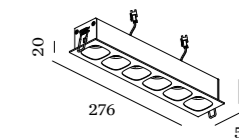

1.0

LED 4.5W | 500mA | 9V
COB 3-step | excl. power supply
aluminium powder coated | PC
lens and reflector

0.09 kg IP20 $\varnothing$ 0.3+D $\star$ 32° $\text{\textcircled{P}}$

50x50 85 4-25

CODE
150151E
150151J
150151K
150151B

LIGHT COLOUR	LUMEN	CRI	CODE
2700K	380	>90	3
3000K	405	>90	5

ALWAYS USE

power supply | 500mA

CODE
7W dim 90224301
12W DALI 90244402

more power supplies on page 724 and accessories on page 744

2.0

2x LED 4.5W | 500mA | 18V total
COB 3-step | excl. power supply
aluminium powder coated | PC
lens and reflector

0.155 kg IP20 $\varnothing$ 0.3+D $\star$ 32° $\text{\textcircled{P}}$

93x50 60 4-25

CODE
150251E
150251J
150251K
150251B

LIGHT COLOUR	LUMEN	CRI	CODE
2700K	2x380	>90	3
3000K	2x405	>90	5

ALWAYS USE

power supply | 500mA (1 piece needed)

CODE
15W dim 90224503
12W DALI 90244402

more power supplies on page 724 and accessories on page 744

4.0

4x LED 4.5W | 500mA | 36V total
COB 3-step | excl. power supply
aluminium powder coated | PC
lens and reflector

0.28 kg IP20 $\varnothing$ 0.3+D $\star$ 32° $\text{\textcircled{P}}$

181x50 60 4-25

CODE
150451E
150451J
150451K
150451B

LIGHT COLOUR	LUMEN	CRI	CODE
2700K	4x380	>90	3
3000K	4x405	>90	5

ALWAYS USE

power supply | 500mA (1 piece needed)

CODE
20W dim 90224602
20W DALI 90244604

more power supplies on page 724 and accessories on page 744

6.0

6x LED 4.5W | 500mA | 2x27V
COB 3-step | excl. power supply
aluminium powder coated | PC
lens and reflector

0.40 kg IP20 $\varnothing$ 0.3+D $\star$ 32° $\text{\textcircled{P}}$

269x50 60 4-25

CODE
150651E
150651J
150651K
150651B

LIGHT COLOUR	LUMEN	CRI	CODE
2700K	6x380	>90	3
3000K	6x405	>90	5

ALWAYS USE

power supply | 500mA (2 pieces needed)

CODE
20W dim 90224602
20W DALI 90244604

more power supplies on page 724 and accessories on page 744