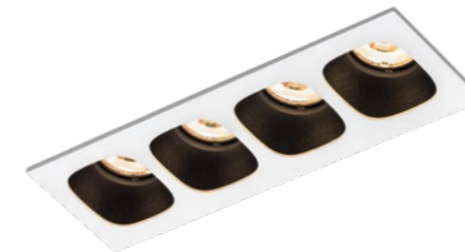

PIRRO

CEILING RECESSED

p. 289 p. 409

1.0

LED 4.5W | 500mA | 9V
COB 3-step | excl. power supply
aluminium powder coated | PC
lens and reflector

0.09 kg IP20 $\varnothing$ 0.3+D $\star$ 32° $\text{\textcircled{P}}$

50x50 85 4-25

CODE
150151E
150151J
150151K
150151B

LIGHT COLOUR	LUMEN	CRI	CODE
2700K	380	>90	3
3000K	405	>90	5

ALWAYS USE

power supply | 500mA

CODE
7W dim 90224301
12W DALI 90244402

more power supplies on page 724 and accessories on page 744

2.0

2x LED 4.5W | 500mA | 18V total
COB 3-step | excl. power supply
aluminium powder coated | PC
lens and reflector

0.155 kg IP20 $\varnothing$ 0.3+D $\star$ 32° $\text{\textcircled{P}}$

93x50 60 4-25

CODE
150251E
150251J
150251K
150251B

LIGHT COLOUR	LUMEN	CRI	CODE
2700K	2x380	>90	3
3000K	2x405	>90	5

ALWAYS USE

power supply | 500mA (1 piece needed)

CODE
15W dim 90224503
12W DALI 90244402

more power supplies on page 724 and accessories on page 744

4.0

4x LED 4.5W | 500mA | 36V total
COB 3-step | excl. power supply
aluminium powder coated | PC
lens and reflector

0.28 kg IP20 $\varnothing$ 0.3+D $\star$ 32° $\text{\textcircled{P}}$

181x50 60 4-25

CODE
150451E
150451J
150451K
150451B

LIGHT COLOUR	LUMEN	CRI	CODE
2700K	4x380	>90	3
3000K	4x405	>90	5

ALWAYS USE

power supply | 500mA (1 piece needed)

CODE
20W dim 90224602
20W DALI 90244604

more power supplies on page 724 and accessories on page 744

6.0

6x LED 4.5W | 500mA | 2x27V
COB 3-step | excl. power supply
aluminium powder coated | PC
lens and reflector

0.40 kg IP20 $\varnothing$ 0.3+D $\star$ 32° $\text{\textcircled{P}}$

269x50 60 4-25

CODE
150651E
150651J
150651K
150651B

LIGHT COLOUR	LUMEN	CRI	CODE
2700K	6x380	>90	3
3000K	6x405	>90	5

ALWAYS USE

power supply | 500mA (2 pieces needed)

CODE
20W dim 90224602
20W DALI 90244604

more power supplies on page 724 and accessories on page 744