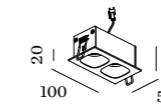

1.0

LED 4.5W | 500mA | 9V
COB 3-step | excl. power supply
aluminium powder coated | PC
lens and reflector

0.09 kg IP20 $\varnothing$ 0.3+D $\star$ 32° $\text{\textcircled{P}}$

50x50 85 4-25

CODE
150151E
150151J
150151K
150151B

LIGHT COLOUR	LUMEN	CRI	CODE
2700K	380	>90	3
3000K	405	>90	5

ALWAYS USE

power supply | 500mA

CODE
7W dim 90224301
12W DALI 90244402

more power supplies on page 724 and accessories on page 744

2.0

2x LED 4.5W | 500mA | 18V total
COB 3-step | excl. power supply
aluminium powder coated | PC
lens and reflector

0.155 kg IP20 $\varnothing$ 0.3+D $\star$ 32° $\text{\textcircled{P}}$

93x50 60 4-25

CODE
150251E
150251J
150251K
150251B

LIGHT COLOUR	LUMEN	CRI	CODE
2700K	2x380	>90	3
3000K	2x405	>90	5

ALWAYS USE

power supply | 500mA (1 piece needed)

CODE
15W dim 90224503
12W DALI 90244402

more power supplies on page 724 and accessories on page 744

4.0

4x LED 4.5W | 500mA | 36V total
COB 3-step | excl. power supply
aluminium powder coated | PC
lens and reflector

0.28 kg IP20 $\varnothing$ 0.3+D $\star$ 32° $\text{\textcircled{P}}$

181x50 60 4-25

CODE
150451E
150451J
150451K
150451B

LIGHT COLOUR	LUMEN	CRI	CODE
2700K	4x380	>90	3
3000K	4x405	>90	5

ALWAYS USE

power supply | 500mA (1 piece needed)

CODE
20W dim 90224602
20W DALI 90244604

more power supplies on page 724 and accessories on page 744

6.0

6x LED 4.5W | 500mA | 2x27V
COB 3-step | excl. power supply
aluminium powder coated | PC
lens and reflector

0.40 kg IP20 $\varnothing$ 0.3+D $\star$ 32° $\text{\textcircled{P}}$

269x50 60 4-25

CODE
150651E
150651J
150651K
150651B

LIGHT COLOUR	LUMEN	CRI	CODE
2700K	6x380	>90	3
3000K	6x405	>90	5

ALWAYS USE

power supply | 500mA (2 pieces needed)

CODE
20W dim 90224602
20W DALI 90244604

more power supplies on page 724 and accessories on page 744