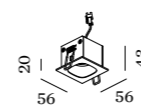

1.0

LED 4.5W | 500mA | 9V
COB 3-step | excl. power supply
aluminium powder coated | PC
lens and reflector

0.09 kg IP20 $\varnothing$ 0.3+D $\star$ 32° $\text{\textcircled{P}}$

50x50 85 4-25

CODE
150151E
150151J
150151K
150151B

LIGHT COLOUR	LUMEN	CRI	CODE
2700K	380	>90	3
3000K	405	>90	5

ALWAYS USE

power supply | 500mA

CODE
7W dim 90224301
12W DALI 90244402

more power supplies on page 724 and accessories on page 744

2.0

2x LED 4.5W | 500mA | 18V total
COB 3-step | excl. power supply
aluminium powder coated | PC
lens and reflector

0.155 kg IP20 $\varnothing$ 0.3+D $\star$ 32° $\text{\textcircled{P}}$

93x50 60 4-25

CODE
150251E
150251J
150251K
150251B

LIGHT COLOUR	LUMEN	CRI	CODE
2700K	2x380	>90	3
3000K	2x405	>90	5

ALWAYS USE

power supply | 500mA (1 piece needed)

CODE
15W dim 90224503
12W DALI 90244402

more power supplies on page 724 and accessories on page 744

4.0

4x LED 4.5W | 500mA | 36V total
COB 3-step | excl. power supply
aluminium powder coated | PC
lens and reflector

0.28 kg IP20 $\varnothing$ 0.3+D $\star$ 32° $\text{\textcircled{P}}$

181x50 60 4-25

CODE
150451E
150451J
150451K
150451B

LIGHT COLOUR	LUMEN	CRI	CODE
2700K	4x380	>90	3
3000K	4x405	>90	5

ALWAYS USE

power supply | 500mA (1 piece needed)

CODE
20W dim 90224602
20W DALI 90244604

more power supplies on page 724 and accessories on page 744

6.0

6x LED 4.5W | 500mA | 2x27V
COB 3-step | excl. power supply
aluminium powder coated | PC
lens and reflector

0.40 kg IP20 $\varnothing$ 0.3+D $\star$ 32° $\text{\textcircled{P}}$

269x50 60 4-25

CODE
150651E
150651J
150651K
150651B

LIGHT COLOUR	LUMEN	CRI	CODE
2700K	6x380	>90	3
3000K	6x405	>90	5

ALWAYS USE

power supply | 500mA (2 pieces needed)

CODE
20W dim 90224602
20W DALI 90244604

more power supplies on page 724 and accessories on page 744