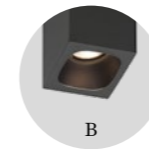

## CEILING SURFACE

p. 189

p. 409

E

J

K

B

### 1.0

LED 7W | 220-240VAC  
50-60Hz | COB 3-step | incl. PS  
phase-cut dim aluminium  
powder coated | PC lens and  
reflector

0.20kg | IP20 |  $\beta=0,3^\circ$  |  $\alpha=32^\circ$

	CODE
	151151E
	151151J
	151151K
	151151B