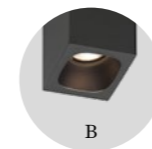

PIRRO

CEILING SURFACE

E

J

K

B

1.0

LED 7W | 220-240VAC
50-60Hz | COB 3-step | incl. PS
phase-cut dim aluminium
powder coated | PC lens and
reflector

0.20kg IP20 $\pm 0.3^\circ$ $\triangle 32^\circ$

| | CODE |
|--|---------|
| | 151151E |
| | 151151J |
| | 151151K |
| | 151151B |

| LIGHT COLOUR | LUMEN | CRI | CODE |
|--------------|-------|-----|------|
| 2700K | 380 | >90 | 3 |
| 3000K | 405 | >90 | 5 |