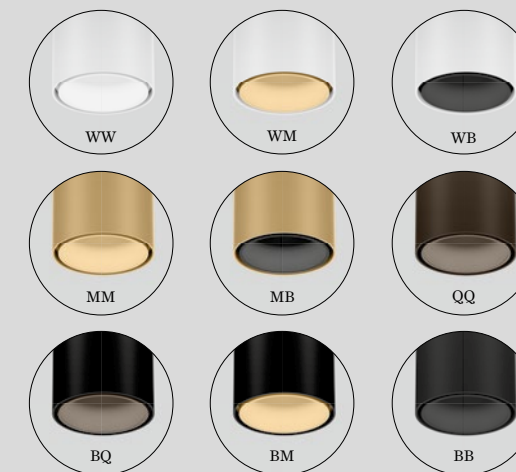

RAY mini

Ceiling surface

new

1.0 LED

LED COB 8W | phase-cut dim
220-240VAC | 50-60Hz
incl. driver | aluminium

IP20 30° SDCM2 L80I55K 0.19kg

	CODE
	258254WW_
	258254WM_
	258254WB_
	258254MM_
	258254MB_
	258254QQ_
	258254BQ_
	258254BM_
	258254BB_

LIGHT COLOUR	LUMEN CRI	CODE
2700K	440 >90	3
3000K	470 >90	5