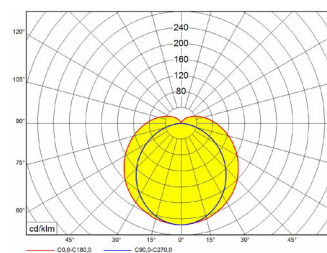

# SLIMMY

SLI3000M.../S

$\eta_{ef}$  (lm/W)  
110-154

SLI

## LED luminaires with switcher

**Body:**  
Eloxal aluminium profile, plastic endcaps

**Optic:**  
Opal cover

**Version:**  
SLI.../ND – non dimmable, without switcher  
SLI.../DALI – dimmable, without switcher  
SLI.../VYP – with switcher

● default    ○ optional    × not possible

Codes: SLI2000S4ND/B/VYP

Luminaire type	<b>SLI</b>	<b>2000</b>	<b>S</b>	<b>4</b>	<b>ND</b>	<b>B</b>	<b>VYP</b>
Light output (lm)			Body length: XS - 320 mm S = 590 mm XM = 757 mm M = 1190 mm L = 1490 mm	Color temperature 3 = 3000K 4 = 4000K	Driver type: ND – Non dimmable DALI – dimmable DALI NDMULTI - luminaire with switchable power	B - white C - black S - silver	VYP - switch