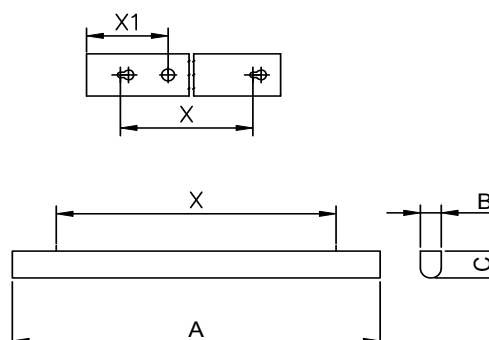

Codes: SLI2000S4ND/B/VYP

Luminaire type	SLI	2000	S	4	ND	B	VYP
Light output (lm)			Body length: XS - 320 mm S = 590 mm XM = 757 mm M = 1190 mm L = 1490 mm	Color temperature 3 = 3000K 4 = 4000K	Driver type: ND – Non dimmable DALI – dimmable DALI NDMULTI - luminaire with switchable power	B - white C - black S - silver	VYP - switch

X1 = CABLE ENTRY

SLI MULTI	W	lm	A	B	C	X	X1	kg
SLI2000SMULTI	8 - 23	1 200 - 2 000	590	35	58	420	145	0,8
SLI4000MMULTI	17 - 27	2 500 - 4 000	1190					1,2

SLI	W	lm	A	B	C	X	X1	kg		
SLI1000XS	9	1 200	320	35	58	255	115	0,4		
SLI1500S	10	1 500	590			420	145	0,8		
SLI2000S	13	2 000				1190	590	378	1,0	
SLI3000S	19	2 800	920				595	1,2		
SLI3000XM	19	2 900					1490	1235	745	1,5
SLI3000M	21	3 000	1490							
SLI5000M	37	5 000								
SLI4000L	28	4 300								
SLI6000L	41	6 000