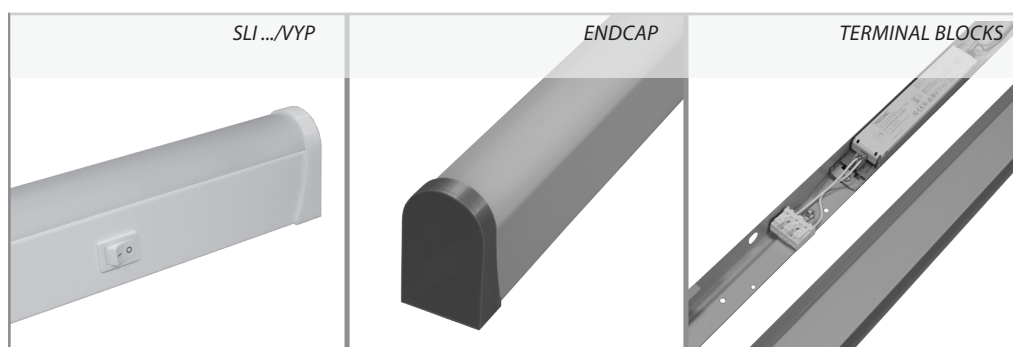

## LED luminaires with switcher

**Body:**  
Eloxal aluminium profile, plastic endcaps

**Optic:**  
Opal cover

**Version:**  
SLI.../ND – non dimmable, without switcher  
SLI.../DALI – dimmable, without switcher  
SLI.../VYP – with switcher

SLI.../B – white body and endcaps  
SLI.../C – black body and endcaps  
SLI.../S – silver body and endcaps

**Variants:**  
MULTI - luminaire with switchable power

2200	2700	3000	4000	5700	6500	MIX	RGB	
×	○	○	●	×	×	×	×	○
●	×	○	×	×	×	×	×	×

● default    ○ optional    × not possible

Codes: SLI2000S4ND/B/VYP

Luminaire type	<b>SLI</b>	<b>2000</b>	<b>S</b>	<b>4</b>	<b>ND</b>	<b>B</b>	<b>VYP</b>
Light output (lm)			Body length: XS - 320 mm S = 590 mm XM = 757 mm M = 1190 mm L = 1490 mm	Color temperature 3 = 3000K 4 = 4000K	Driver type: ND – Non dimmable DALI – dimmable DALI NDMULTI - luminaire with switchable power	B - white C - black S - silver	VYP - switch