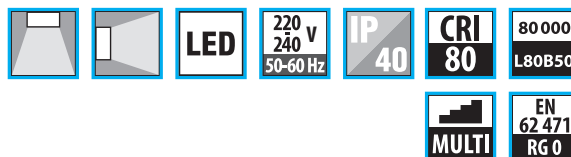

# SLIMMY

SLI3000M.../S

$\eta_{ef}$  (lm/W)  
110-154

SLI

## LED luminaires with switcher

**Body:**  
Eloxal aluminium profile, plastic endcaps

**Optic:**  
Opal cover

**Version:**  
SLI.../ND – non dimmable, without switcher  
SLI.../DALI – dimmable, without switcher  
SLI.../VYP – with switcher

SLI.../B – white body and endcaps  
SLI.../C – black body and endcaps  
SLI.../S – silver body and endcaps

**Variants:**  
MULTI - luminaire with switchable power

2200	2700	3000	4000	5700	6500	MIX	RGB	
×	○	○	●	×	×	×	×	○
●	×	○	×	×	×	×	×	×

● default    ○ optional    × not possible

Codes: SLI2000S4ND/B/VYP

Luminaire type	<b>SLI</b>	<b>2000</b>	<b>S</b>	<b>4</b>	<b>ND</b>	<b>B</b>	<b>VYP</b>
Light output (lm)			Body length: XS - 320 mm S = 590 mm XM = 757 mm M = 1190 mm L = 1490 mm	Color temperature 3 = 3000K 4 = 4000K	Driver type: ND – Non dimmable DALI – dimmable DALI NDMULTI - luminaire with switchable power	B - white C - black S - silver	VYP - switch