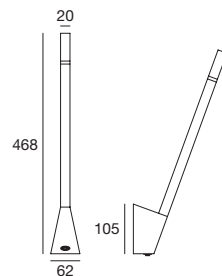

SNAKE_W3 DRIVER INCLUDED

topLED 2 W | 220-240 V | CRI 90

TYPE	CODE	COLOUR
<input type="checkbox"/> WHITE	7226	3000 K
<input checked="" type="checkbox"/> BLACK	7227	200 lm

SNAKE_W3 SWITCH

topLED 2 W | 220-240 V | CRI 90