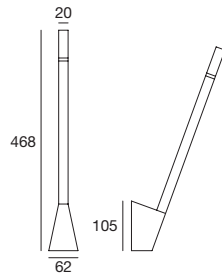

SNAKE_W3 DRIVER INCLUDED

topLED 2 W | 220-240 V | CRI 90