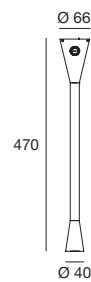

SNAKE_W1 SWITCH

topLED 2 W | 220-240 V | CRI 90

TYPE	CODE	COLOUR
☐ WHITE	7232	3000 K
☒ BLACK	7233	200 lm